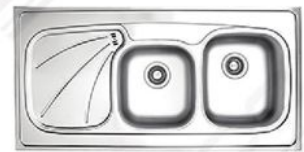

**26** Size: 116 \* 50 cm  
Inset / Polish - Micro

**5** Size: 77.7 \* 48.8 cm  
Inset / Polish

**13** Size: 58 \* 48.8 cm  
Inset / Polish

**20** Size: 41.2 \* 50.6 cm  
Undermount / Polish

**27** Size: size: 120 \* 60 cm  
Outlet / Polish - Micro