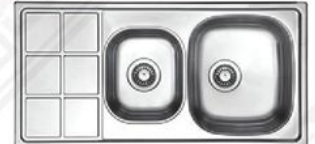

**33** Size: 86 \* 50 cm  
Inset / Polish

**40** Size: 61.5 \* 50 cm  
Inset / Polish

**47** Size: 75.4 \* 48.4 cm  
Inset / Polish

**54** Size: 100 \* 50 cm  
Inset / Polish - Micro / Auto

**34** Size: 43.2 \* 52.6 cm  
Inset - Undermount / Polish