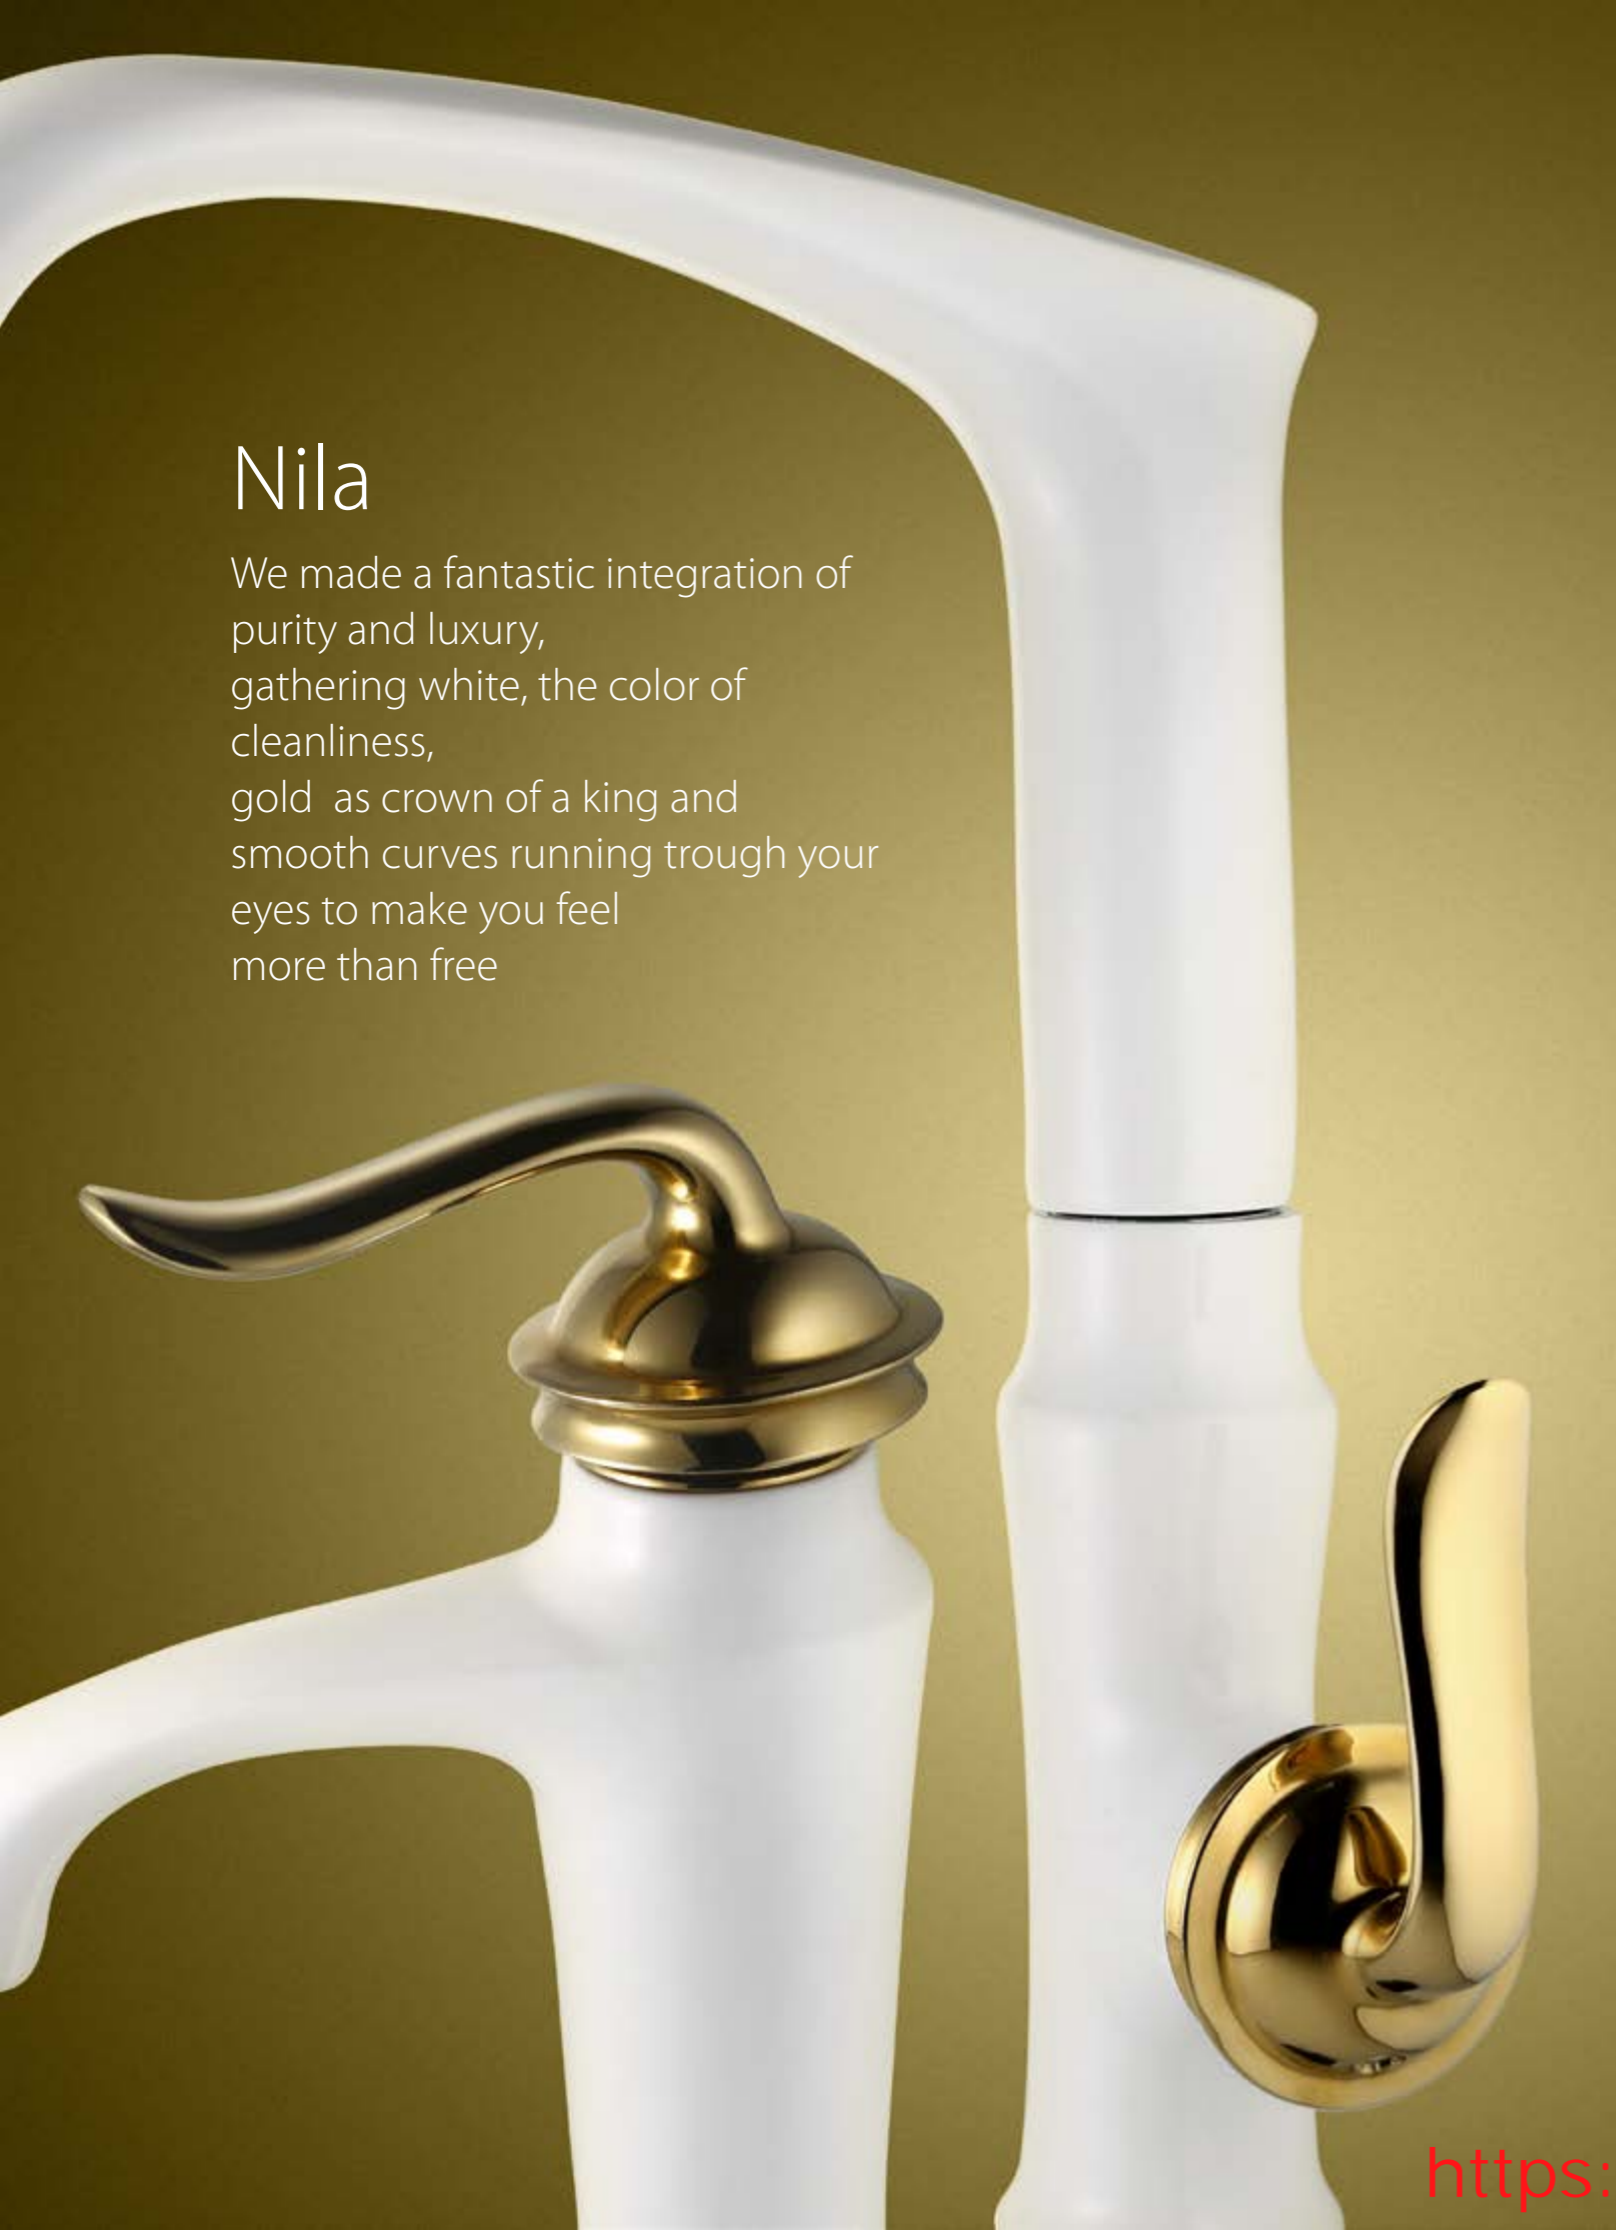

Spiral Rubbed Bronze

- Basin Faucet
- Kitchen Faucet
- Bath Mixer
- Shower Mixer
- Vessel

Spiral

- Basin Faucet
- Kitchen Faucet
- Bath Mixer
- Shower Mixer
- Vessel

Nila

We made a fantastic integration of purity and luxury, gathering white, the color of cleanliness, gold as crown of a king and smooth curves running through your eyes to make you feel more than free